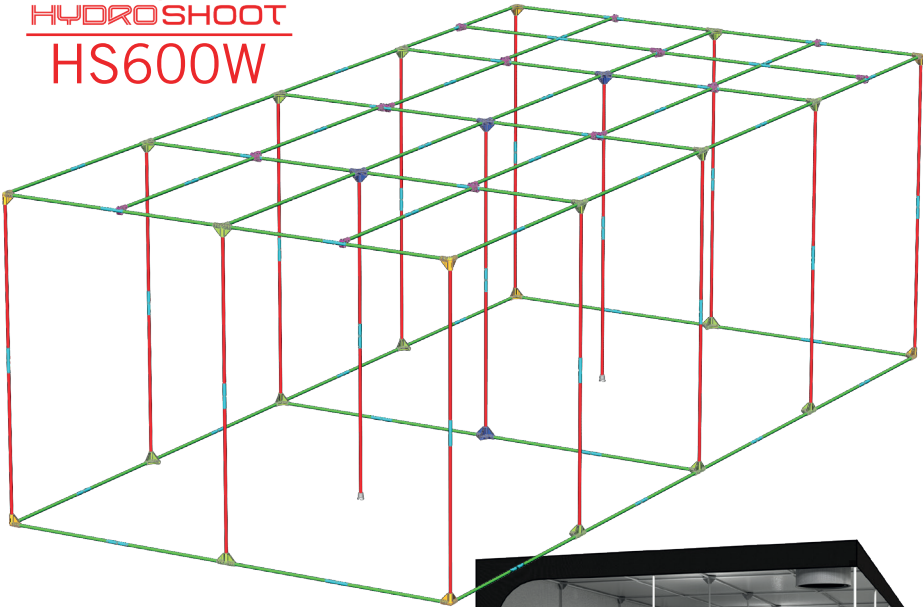

HYDROSHOOT
HS600W

Structure Assembly HS600W

8x C19-Y

16x C19-K

4x C19-XI

61x T19-Link

92x T19-75

30x T19-100

20x C19-H

2x C19-K

4x CF7D