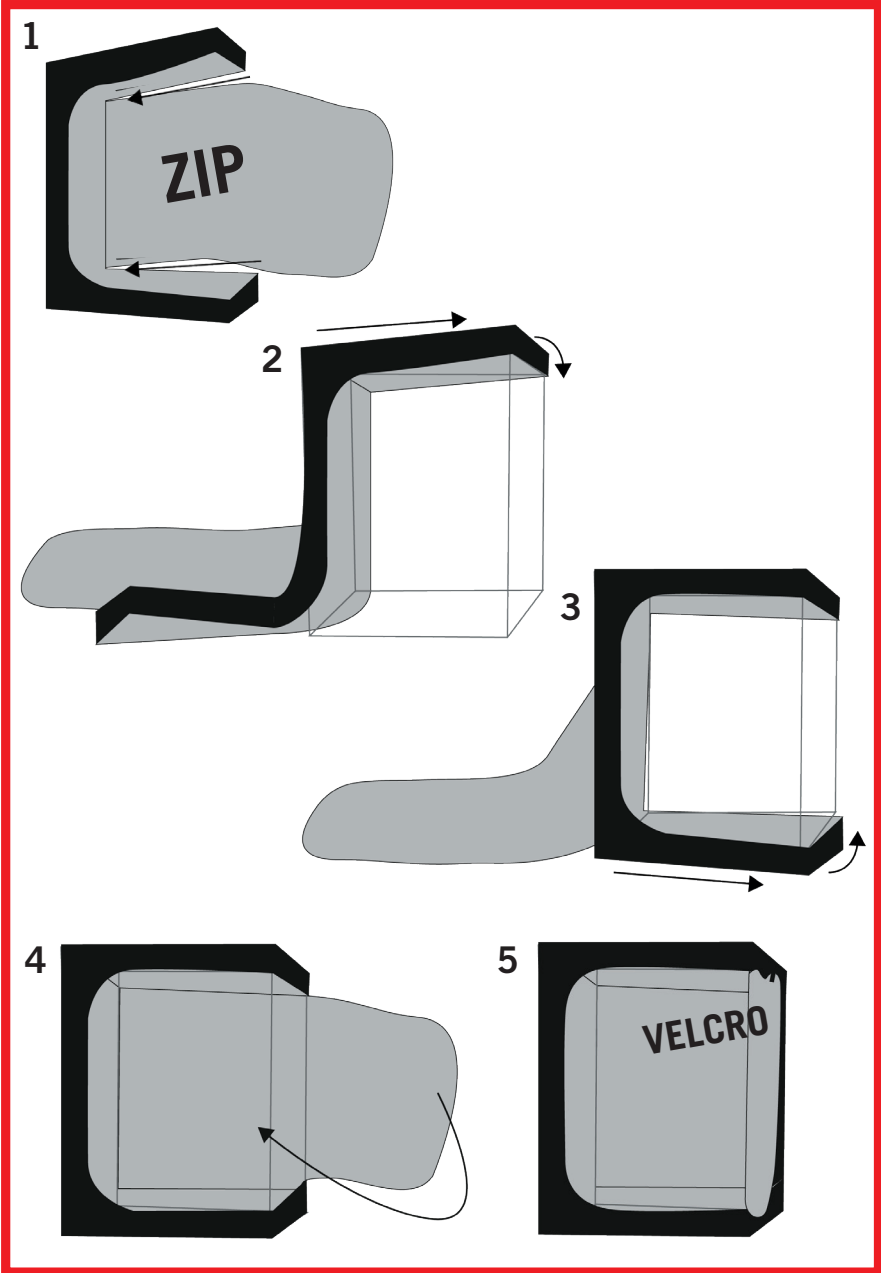

HYDRO SHOOT

ASSEMBLY INSTRUCTIONS

HYDRO SHOOT

Hydroshoot : **Fabric Assembly**

HS60 - HS80 - HS100

HS40 - HS120 - HS150 - HS240 - HS300
HS240W - HS300W - HS480W - HS600W

HYDROSHOOT
HS40

Structure Assembly HS40

x8 C16-Y

x4 C16-H

x10 T16-40

x4 T16-120

HYDROSHOOT
HS80P

Structure Assembly HS80P

x8 C16-Y

x8 HS16-A