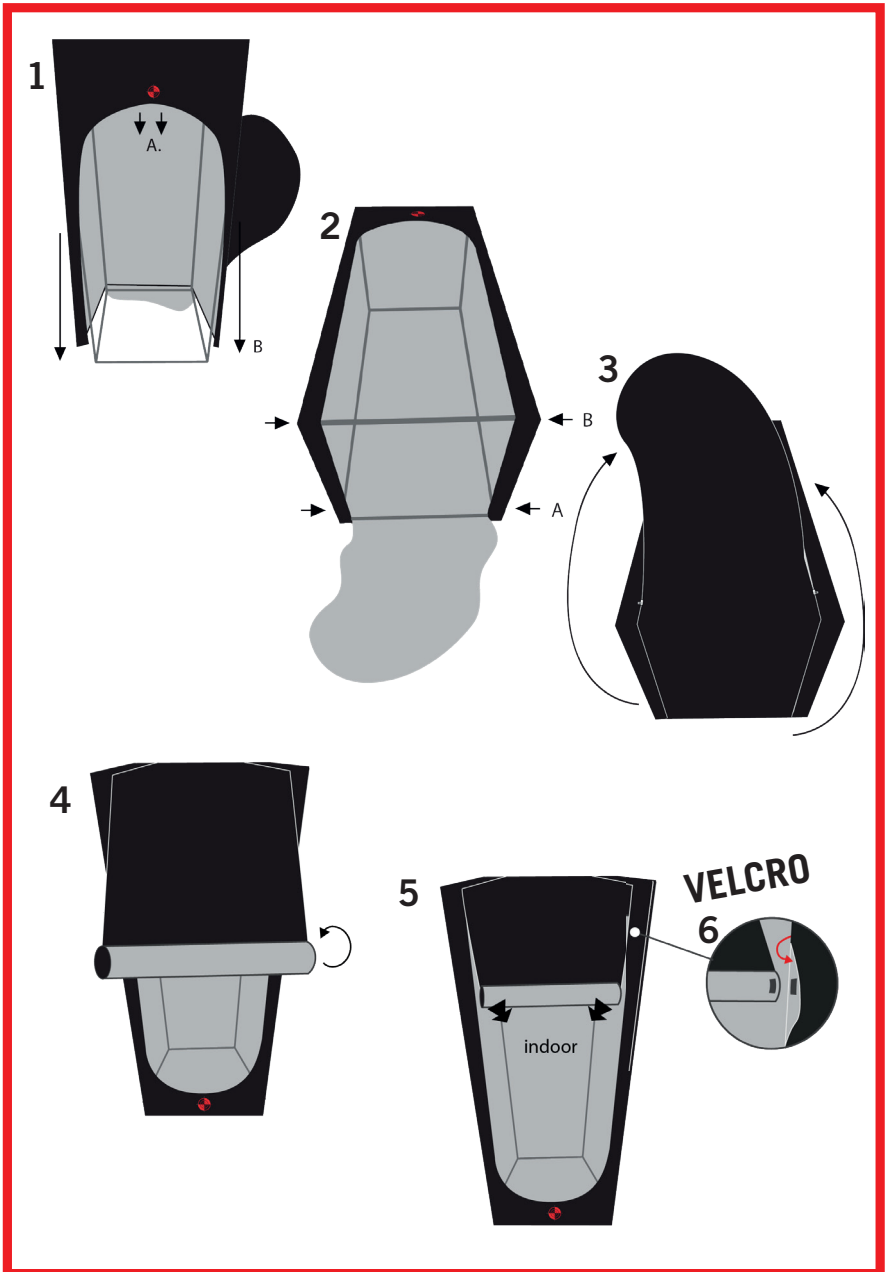

HYDRO SHOOT

ASSEMBLY INSTRUCTIONS

HYDRO SHOOT

Hydroshoot : **Fabric Assembly**

HS60 - HS80 - HS100

HS40 - HS120 - HS150 - HS240 - HS300
HS240W - HS300W - HS480W - HS600W

HYDROSHOOT
HS40

Structure Assembly HS40

x8 C16-Y

x4 C16-H

x10 T16-40

x4 T16-120

HYDROSHOOT
HS80P

Structure Assembly HS80P

x8 C16-Y

x8 HS16-A